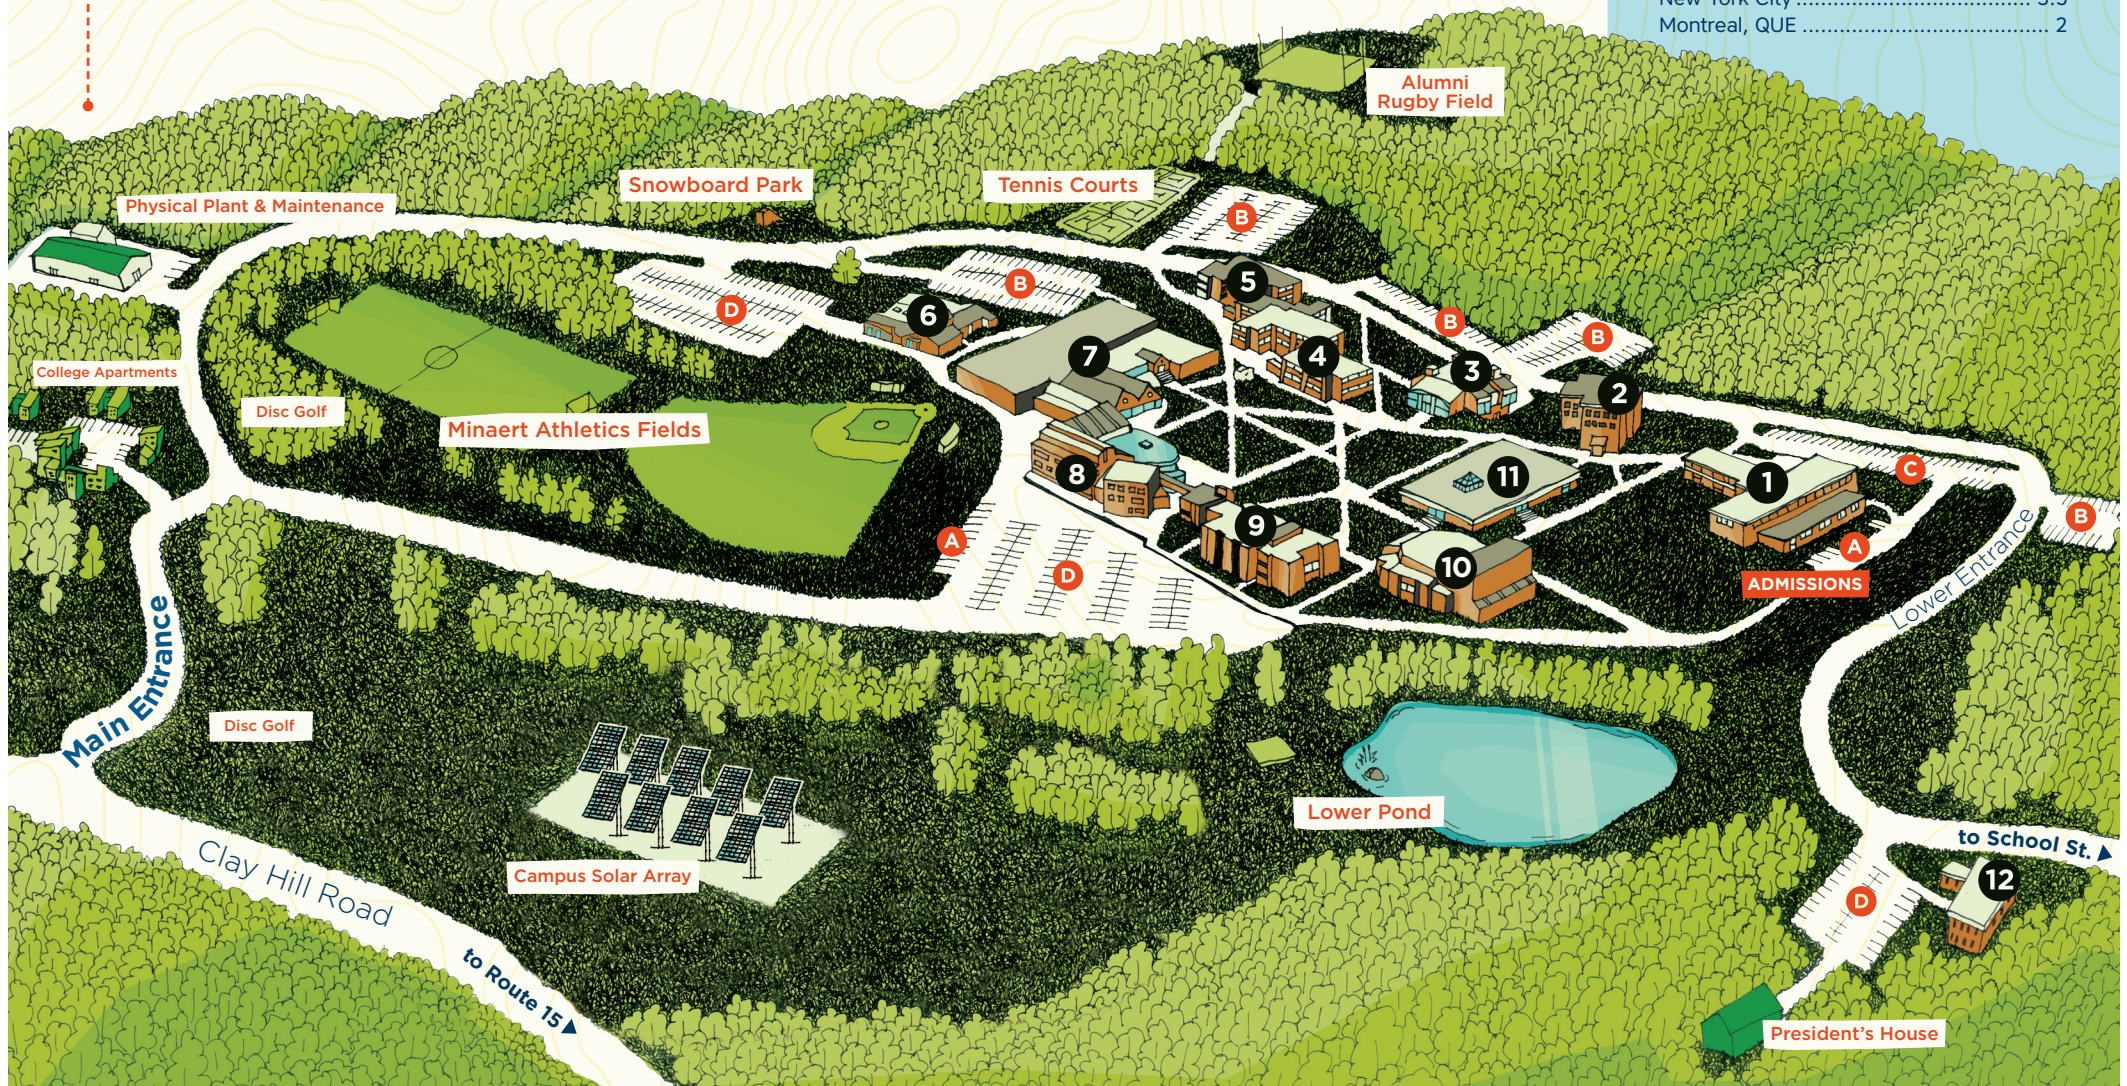

JOHNSON CAMPUS MAP

- 1 Martinetti Hall (Admissions)
- 2 Arthur Hall
- 3 Stearns Student Center
- 4 Governors Hall
- 5 Senators Hall
- 6 Visual Arts Center
- 7 SHAPE Center / Carter Gym
- 8 Willey Library & Learning Center
- 9 Bentley Hall
- 10 Dibden Center for the Arts
- 11 Dewey Hall
- 12 McClelland Hall

NORTH IS CLOSER THAN YOU THINK.

Reach Northern Vermont University campuses via I-91, I-93, and I-89. Major metropolitan centers and airports are a short drive away.

Visit our campuses for individualized tours and admissions events.