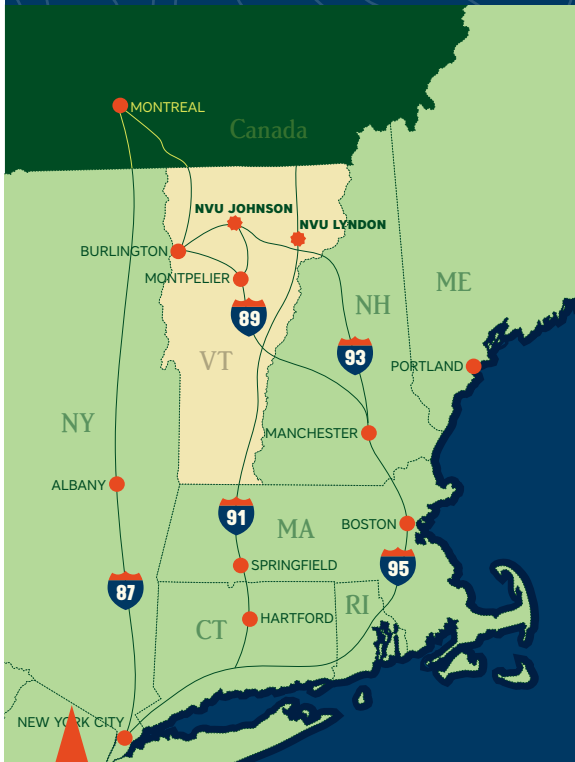

JOHNSON CAMPUS MAP

- 1 Martinetti Hall (Admissions)
- 2 Arthur Hall
- 3 Stearns Student Center
- 4 Governors Hall
- 5 Senators Hall
- 6 Visual Arts Center
- 7 SHAPE Center / Carter Gym
- 8 Willey Library & Learning Center
- 9 Bentley Hall
- 10 Dibden Center for the Arts
- 11 Dewey Hall
- 12 McClelland Hall

PARKING AREAS:

- A Visitors
- B Students
- C Faculty/Staff
- D Faculty/Staff/Commuters

AVERAGE DRIVE TIMES TO NVU

(in hours)

Campus to Campus	1.25
Montpelier, VT	1
Burlington, VT	1.25
Manchester, NH	2.25
Springfield, MA	3
Boston, MA	3.25
Hartford, CT	3.5
Portland, ME	3.5
Albany, NY	3.5
New York City	5.5
Montreal, QUE	2

NORTH IS CLOSER THAN YOU THINK.

Reach Northern Vermont University campuses via I-91, I-93, and I-89. Major metropolitan centers and airports are a short drive away.

Visit our campuses for individualized tours and admissions events.