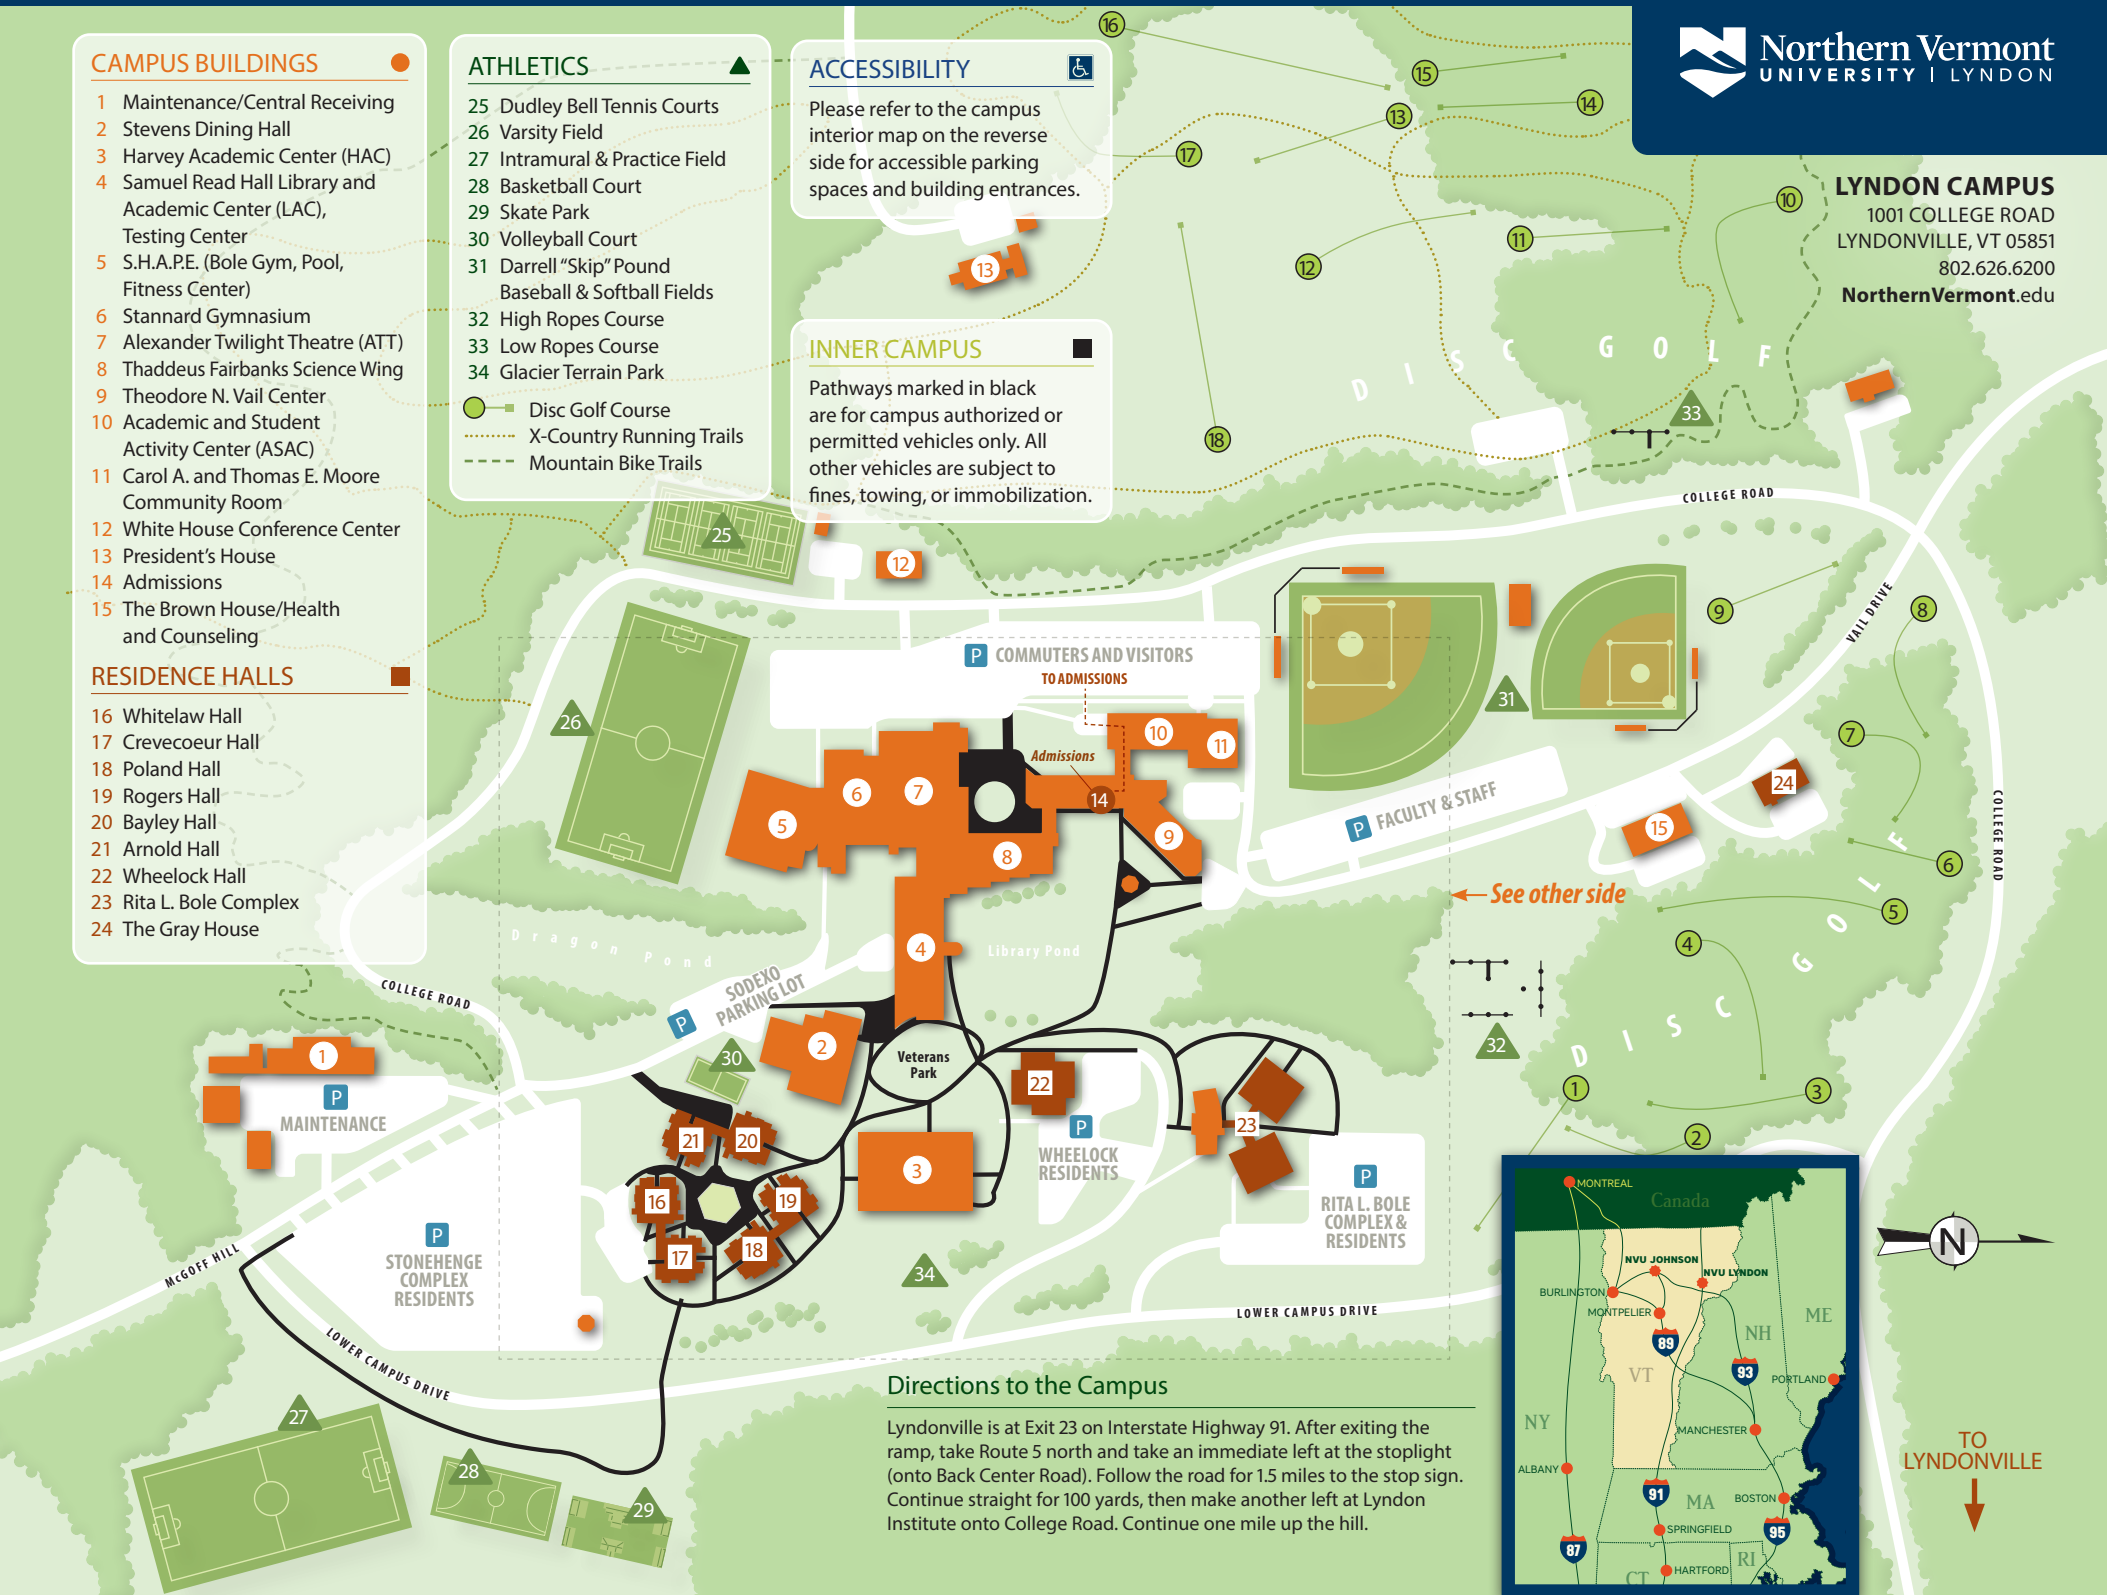

LYNDON CAMPUS
 1001 COLLEGE ROAD
 LYNDONVILLE, VT 05851
 802.626.6200
 NorthernVermont.edu

CAMPUS BUILDINGS

- 1 Maintenance/Central Receiving
- 2 Stevens Dining Hall
- 3 Harvey Academic Center (HAC)
- 4 Samuel Read Hall Library and Academic Center (LAC), Testing Center
- 5 S.H.A.P.E. (Bole Gym, Pool, Fitness Center)
- 6 Stannard Gymnasium
- 7 Alexander Twilight Theatre (ATT)
- 8 Thaddeus Fairbanks Science Wing
- 9 Theodore N. Vail Center
- 10 Academic and Student Activity Center (ASAC)
- 11 Carol A. and Thomas E. Moore Community Room
- 12 White House Conference Center
- 13 President's House
- 14 Admissions
- 15 The Brown House/Health and Counseling

RESIDENCE HALLS

- 16 Whitelaw Hall
- 17 Crevecoeur Hall
- 18 Poland Hall
- 19 Rogers Hall
- 20 Bayley Hall
- 21 Arnold Hall
- 22 Wheelock Hall
- 23 Rita L. Bole Complex
- 24 The Gray House

ATHLETICS

- 25 Dudley Bell Tennis Courts
- 26 Varsity Field
- 27 Intramural & Practice Field
- 28 Basketball Court
- 29 Skate Park
- 30 Volleyball Court
- 31 Darrell "Skip" Pound Baseball & Softball Fields
- 32 High Ropes Course
- 33 Low Ropes Course
- 34 Glacier Terrain Park

- Disc Golf Course
- ⋯ X-Country Running Trails
- - - Mountain Bike Trails

ACCESSIBILITY

Please refer to the campus interior map on the reverse side for accessible parking spaces and building entrances.

INNER CAMPUS

Pathways marked in black are for campus authorized or permitted vehicles only. All other vehicles are subject to fines, towing, or immobilization.

Directions to the Campus

Lyndonville is at Exit 23 on Interstate Highway 91. After exiting the ramp, take Route 5 north and take an immediate left at the stoplight (onto Back Center Road). Follow the road for 1.5 miles to the stop sign. Continue straight for 100 yards, then make another left at Lyndon Institute onto College Road. Continue one mile up the hill.